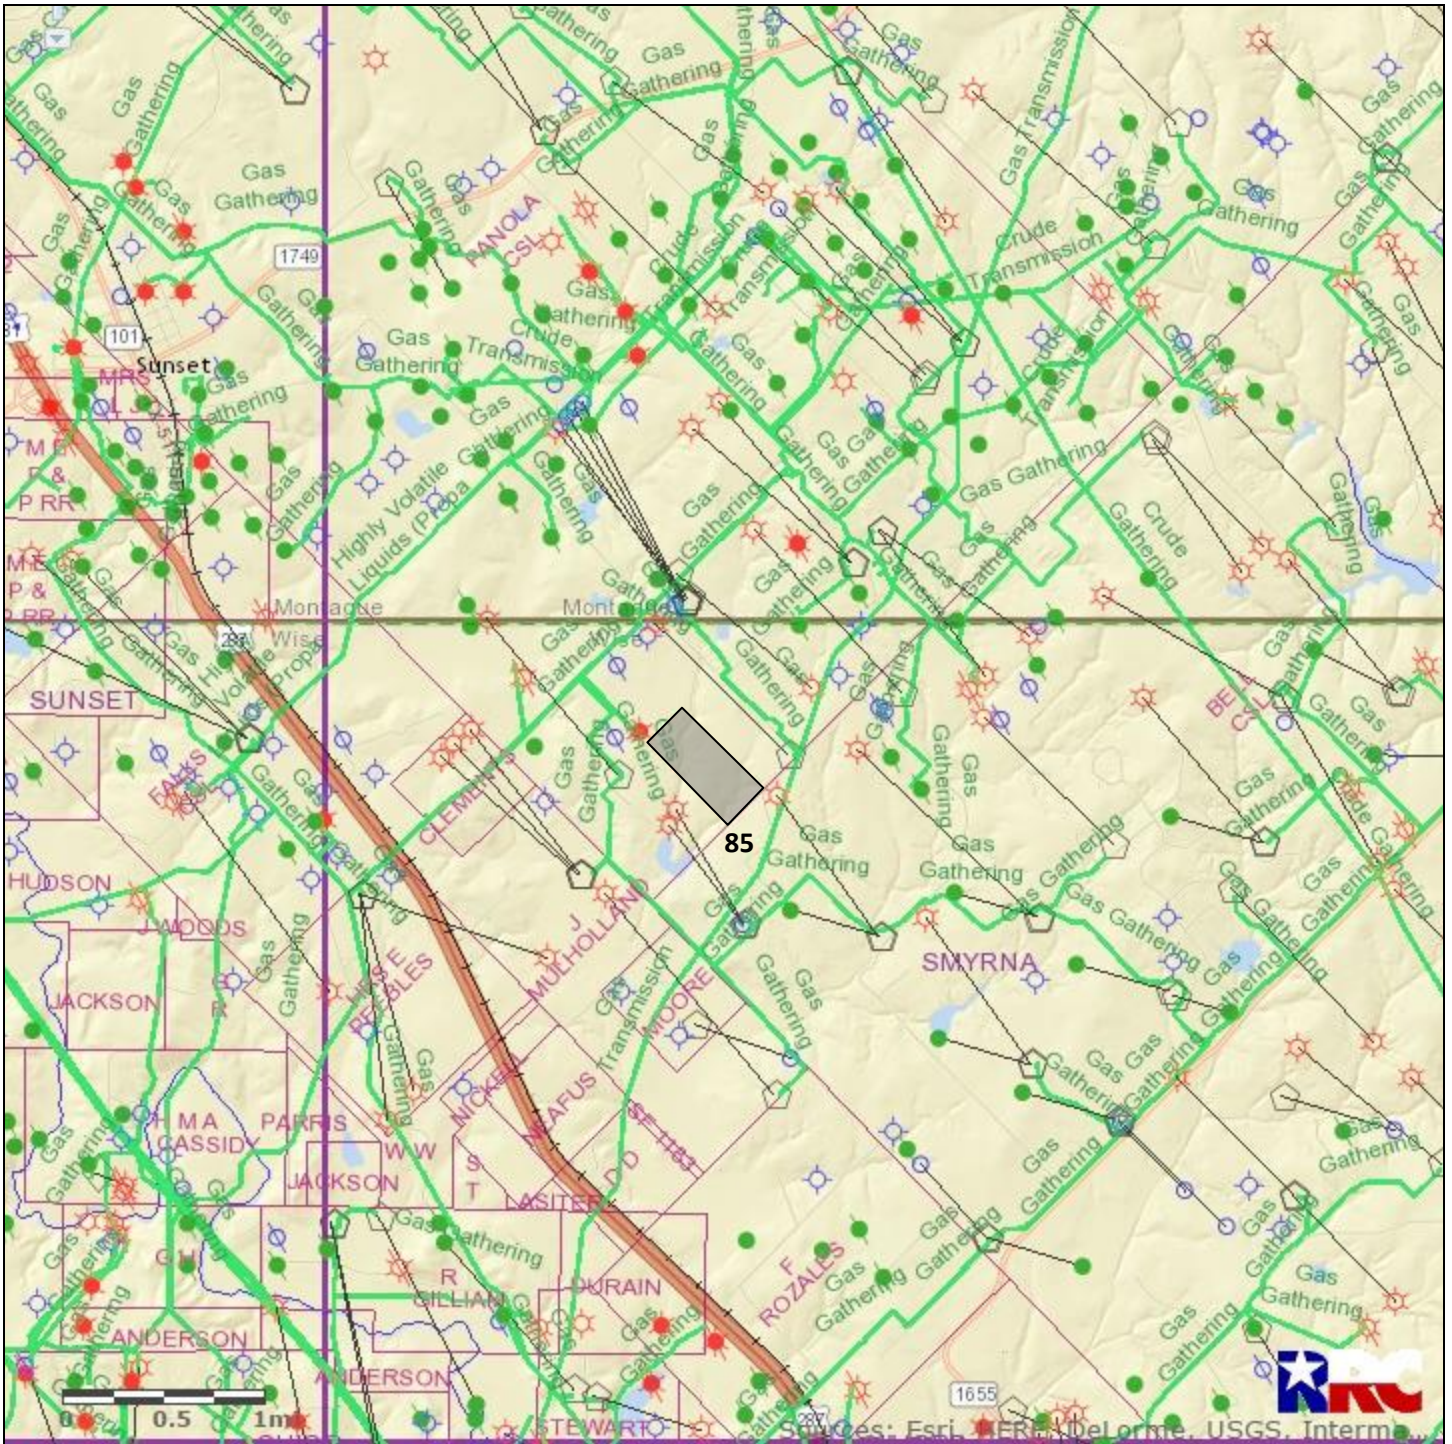

#85 Wise County 80.00 acres

TXNM#	126990	100% minerals and surface.	
County	Wise		
Acres	80.00		
Expires	Suspended		
This Tract Nearby Martin Tracts			